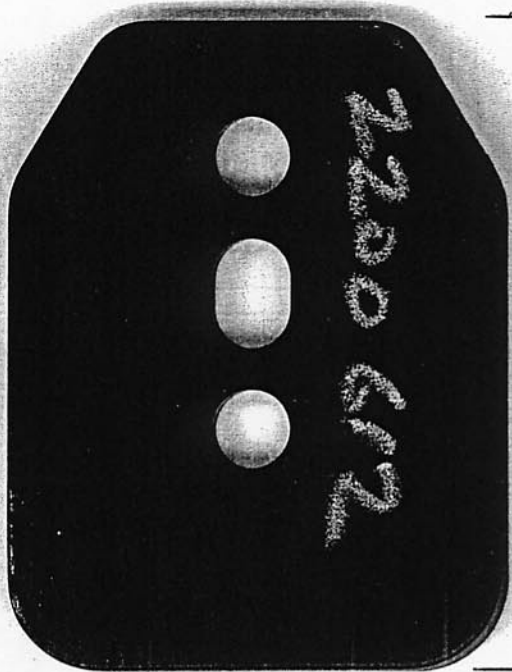

Monty 425

Protective Jaw Pads.

85mm
3 3/8"

PART # 2200612

Sold in a
set of 4

94mm
3 1/16"

PART # 3317679

Sold each